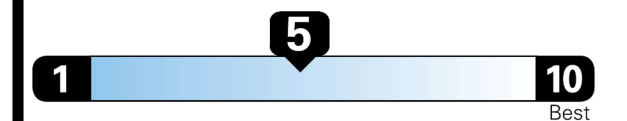

EPA DOT Fuel Economy and Environment

Gasoline Vehicle

Fuel Economy

25 MPG
combined city/hwy

23 MPG
city

28 MPG
highway

4.0 gallons per 100 miles

SMALL SUVs range from 14 to 129 MPG. The best vehicle rates 132 MPGe.

You spend $750 more in fuel costs over 5 years
compared to the average new vehicle.

Annual fuel cost $1,750

Fuel Economy & Greenhouse Gas Rating (tailpipe only)

Smog Rating (tailpipe only)